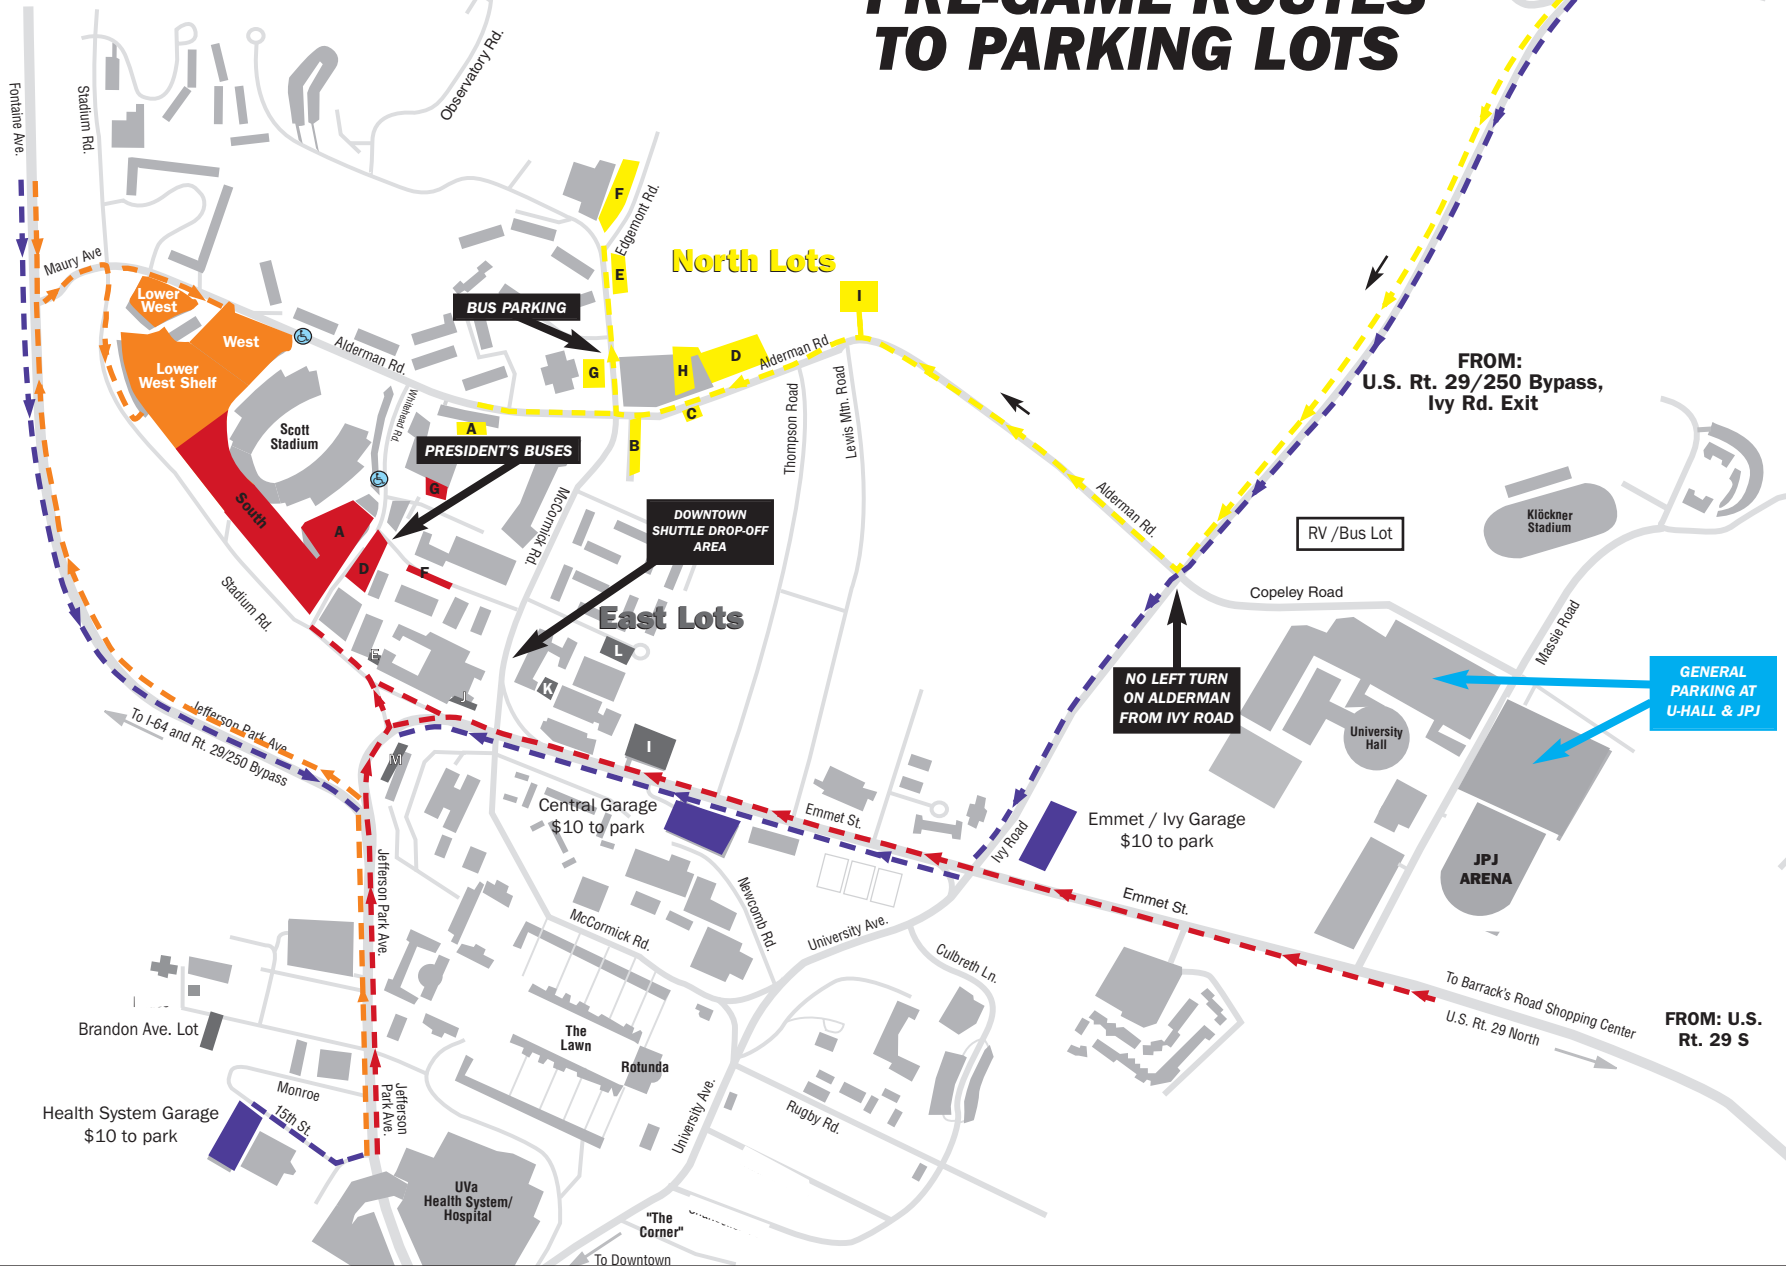

**GENERAL
PARKING AT
FONTAINE**

**FROM:
U.S. Rt. 29/250 Bypass,
Fontaine Exit**

PRE-GAME ROUTES TO PARKING LOTS

Rt 29 / Rt 250 Bypass

**FROM:
U.S. Rt. 29/250 Bypass,
Ivy Rd. Exit**

**GENERAL
PARKING AT
U-HALL & JPJ**

**FROM: U.S.
Rt. 29 S**

North Lots

East Lots

Lower West
West
Lower West Shelf

South

BUS PARKING

PRESIDENT'S BUSES

**DOWNTOWN
SHUTTLE DROP-OFF
AREA**

"The Corner"

Brandon Ave. Lot

Monroe

15th St.

Jefferson Park Ave.

Jefferson Park Ave.

University Ave.

University Ave.