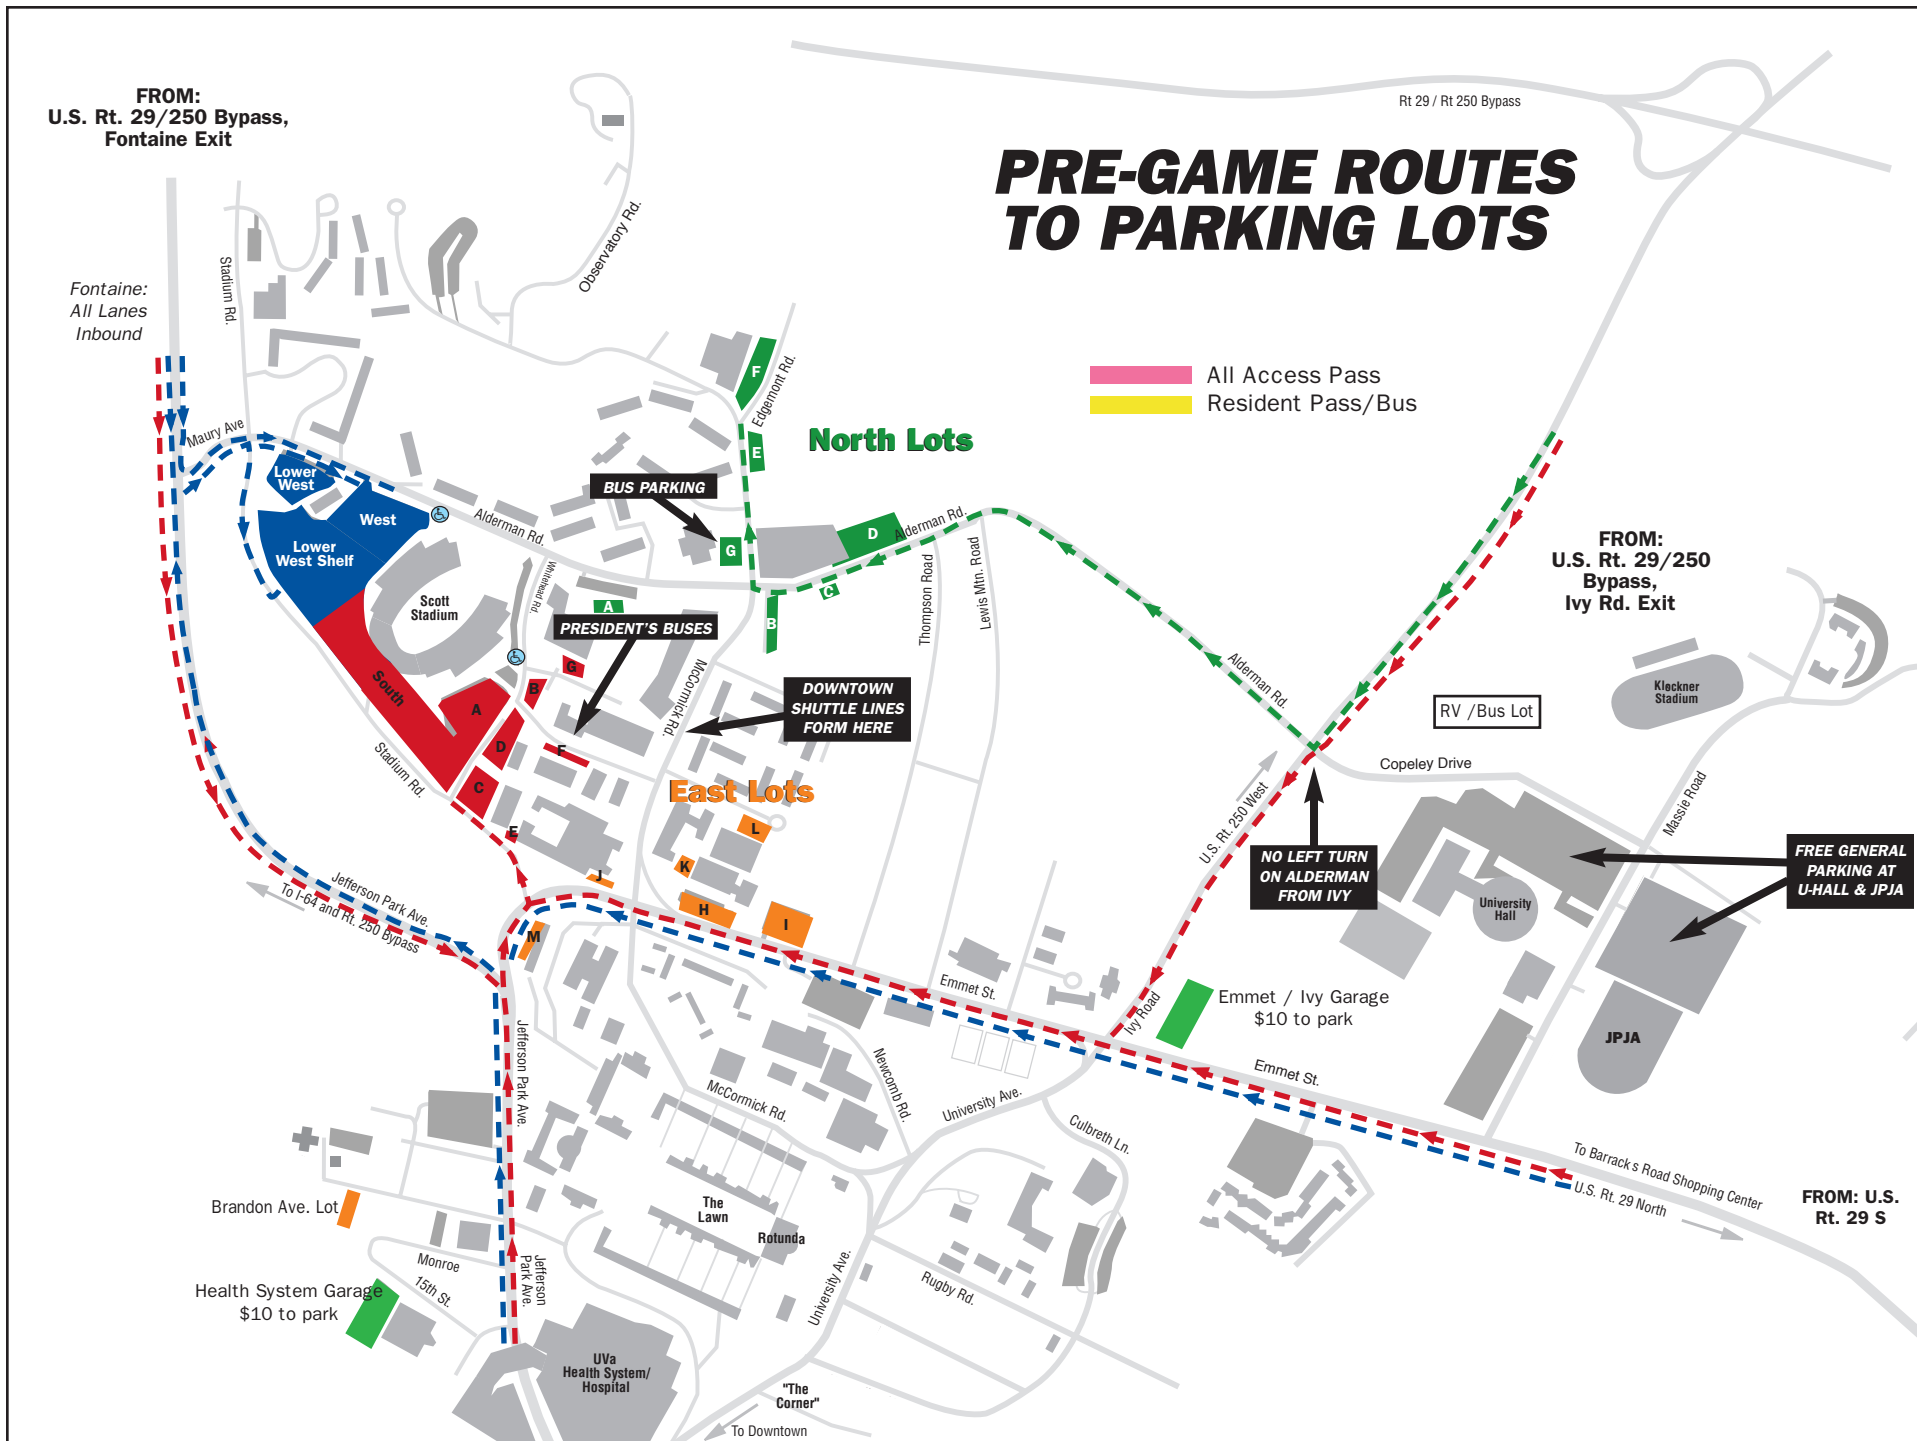

FROM:
U.S. Rt. 29/250 Bypass,
Fontaine Exit

Fontaine:
All Lanes
Inbound

PRE-GAME ROUTES TO PARKING LOTS

- All Access Pass
- Resident Pass/Bus

North Lots

BUS PARKING

PRESIDENT'S BUSES

**DOWNTOWN
SHUTTLE LINES
FORM HERE**

East Lots

FROM:
U.S. Rt. 29/250
Bypass,
Ivy Rd. Exit

RV /Bus Lot

**NO LEFT TURN
ON ALDERMAN
FROM IVY**

**FREE GENERAL
PARKING AT
U-HALL & JPJA**

Emmet / Ivy Garage
$10 to park

**FROM: U.S.
Rt. 29 S**